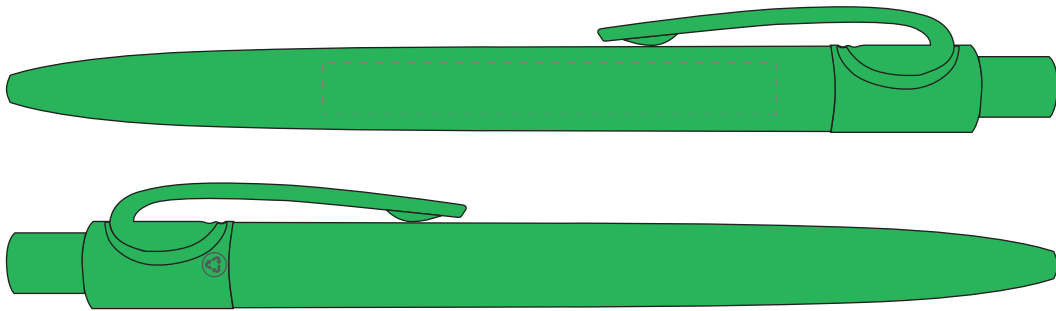

Your Ref:	Quantity:	Product Code: TPC000114
Our Ref:	Version: 1	Product Colour: GREEN

PRINTING CONCERNS:**PRODUCT INFO:**

We stock this item in the following colours

**PANTONE REFERENCE(S)**

- Colour 1
- Colour 1
- Colour 1
- Colour 1

ARTWORK SCALE 100%

ARTWORK SCALE 100%
Max print area: 60mm x 7mm

Product Image for visualisation
- colours may vary

The dashed line is to demonstrate print area and will not appear on your printed item

PLEASE NOTE: